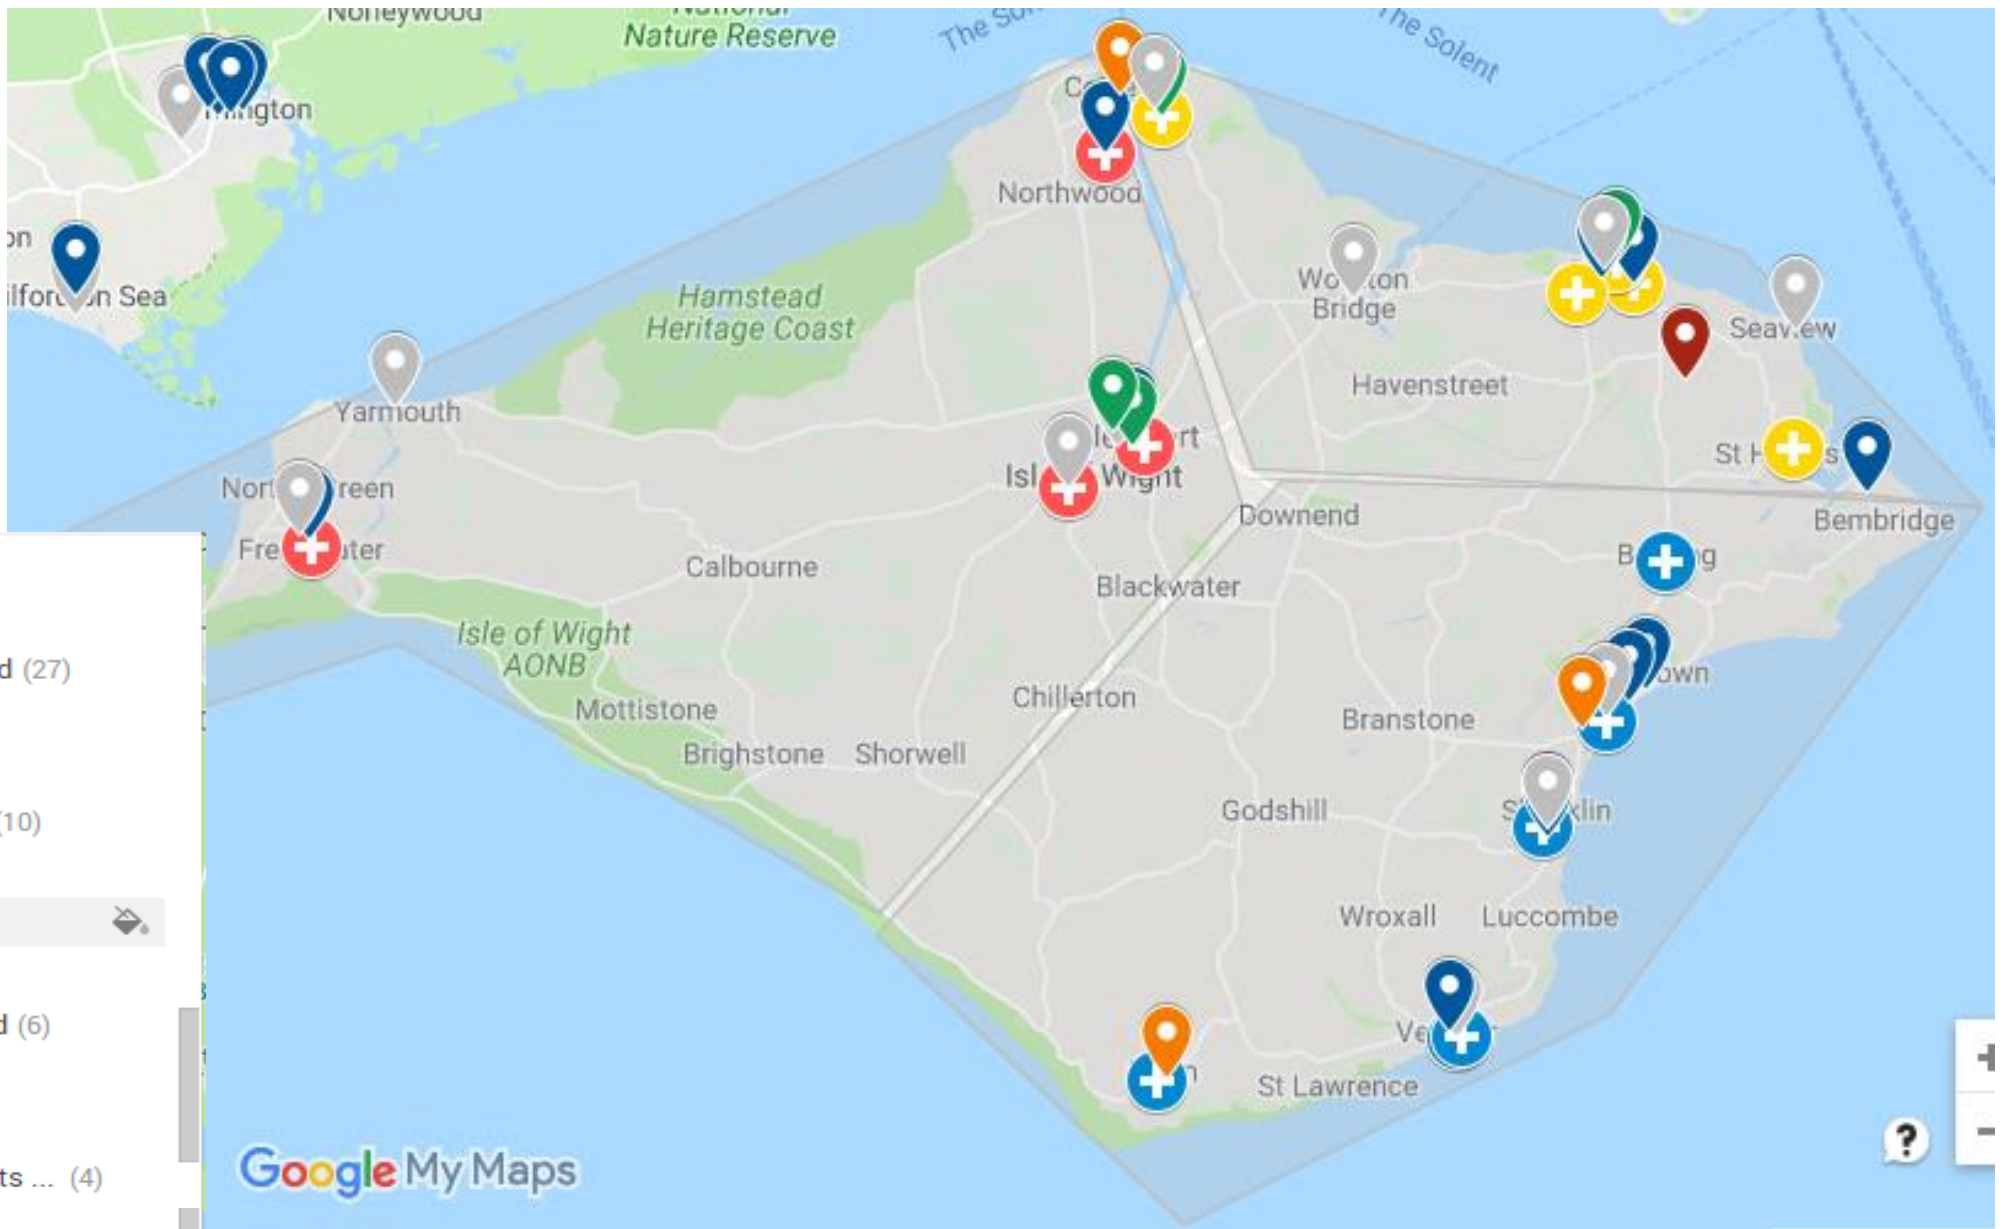

# Isle of Wight CCG

- Resource
- <https://www.isleofwightccg.nhs.uk/Default.aspx.LocID-02hnew06c.RefLocID-02h01c.htm>

### North & East

- East Cowes
- Tower House Ryde
- Ryde Esplanade
- Argyll House
- St Helens

### Central & West

- Cowes
- West Wight
- Carisbrooke
- Dower House

### South

- South Wight
- Ventnor Medical Centre
- Grove House Ventnor
- Beech Grove Brading
- Sandown
- Shanklin

- 📍 Boots UK Ltd (74)
- 📍 Lloyds Pharmacy Ltd (63)
- 📍 L Rowland & Co (Retail) Ltd (27)
- 📍 Day Lewis Ltd (20)
- 📍 Tesco Stores Ltd (11)
- 📍 H J Everett (Chemist) Ltd (10)
- 📍 Asda Stores Ltd (9)
- 📍 Pillbox Chemists Ltd (9) 🗑️
- 📍 Superdrug Stores Plc (7)
- 📍 Arun Sharma Chemists Ltd (6)
- 📍 JCL (UK) Ltd (4)
- 📍 Medicine Clinic Ltd (4)
- 📍 Wm Morrison Supermarkets ... (4)
- 📍 Other / No value (84)