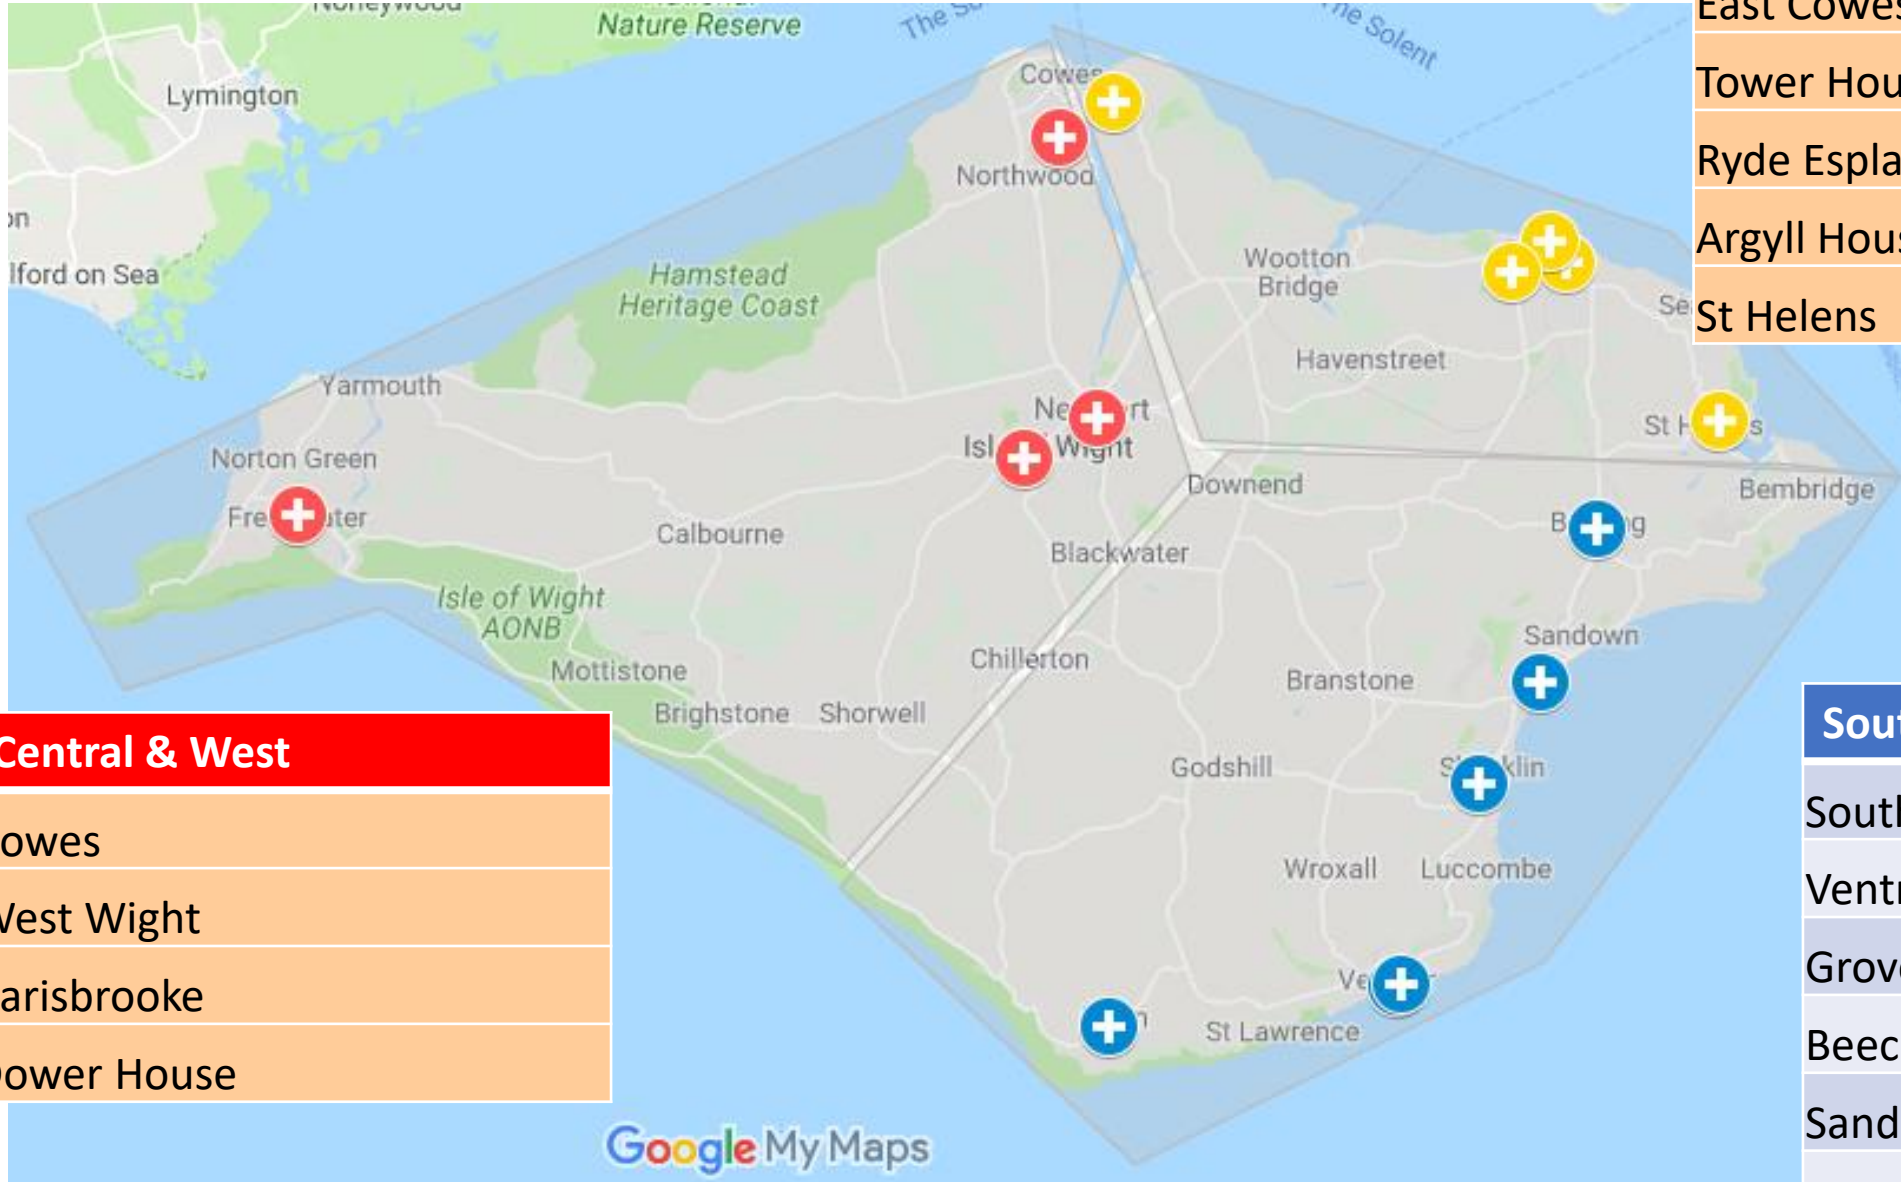

# Isle of Wight CCG

- Resource
- <https://www.isleofwightccg.nhs.uk/Default.aspx.LocID-02hnew06c.RefLocID-02h01c.htm>

### North & East

- East Cowes
- Tower House Ryde
- Ryde Esplanade
- Argyll House
- St Helens

### Central & West

- Cowes
- West Wight
- Carisbrooke
- Dower House

### South

- South Wight
- Ventnor Medical Centre
- Grove House Ventnor
- Beech Grove Brading
- Sandown
- Shanklin

- 📍 Boots UK Ltd (74)
- 📍 Lloyds Pharmacy Ltd (63)
- 📍 L Rowland & Co (Retail) Ltd (27)
- 📍 Day Lewis Ltd (20)
- 📍 Tesco Stores Ltd (11)
- 📍 H J Everett (Chemist) Ltd (10)
- 📍 Asda Stores Ltd (9)
- 📍 Pillbox Chemists Ltd (9) 🗑️
- 📍 Superdrug Stores Plc (7)
- 📍 Arun Sharma Chemists Ltd (6)
- 📍 JCL (UK) Ltd (4)
- 📍 Medicine Clinic Ltd (4)
- 📍 Wm Morrison Supermarkets ... (4)
- 📍 Other / No value (84)